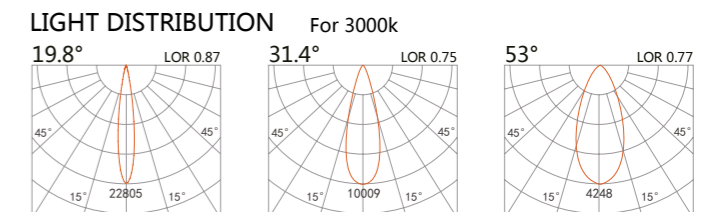

TRACK-SPOT LIGHT

ZETA Plastic driver box

227 138
LED Power **Colour Temp** **Luminous**
8.2W 2700/3000K 754lm
4000/5000K 754lm

227 139
LED Power **Colour Temp** **Luminous**
12.7W 2700/3000K 1425lm
4000/5000K 1526lm

227 140
LED Power **Colour Temp** **Luminous**
13W 2700/3000K 1023lm
4000/5000K 1101lm

227 141
LED Power **Colour Temp** **Luminous**
21.5W 2700/3000K 2410lm
4000/5000K 2410lm

227 142
LED Power **Colour Temp** **Luminous**
33W 2700/3000K 3769lm
4000/5000K 3769lm