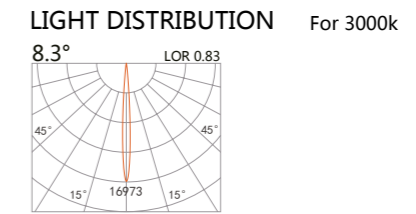

TRACK-SPOT LIGHT

ZETA Plastic driver box

227 138
LED Power **Colour Temp** **Luminous**
8.2W 2700/3000K 754lm
4000/5000K 754lm

227 139
LED Power **Colour Temp** **Luminous**
12.7W 2700/3000K 1425lm
4000/5000K 1526lm

227 140
LED Power **Colour Temp** **Luminous**
13W 2700/3000K 1023lm
4000/5000K 1101lm

227 141
LED Power **Colour Temp** **Luminous**
21.5W 2700/3000K 2410lm
4000/5000K 2410lm

227 142
LED Power **Colour Temp** **Luminous**
33W 2700/3000K 3769lm
4000/5000K 3769lm