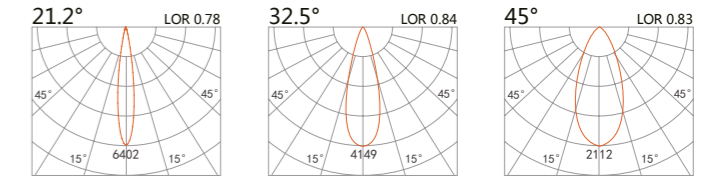

TRACK-SPOT LIGHT

ZETA Plastic driver box

227 138
LED Power **Colour Temp** **Luminous**
8.2W 2700/3000K 754lm
4000/5000K 754lm

227 139
LED Power **Colour Temp** **Luminous**
12.7W 2700/3000K 1425lm
4000/5000K 1526lm

227 140
LED Power **Colour Temp** **Luminous**
13W 2700/3000K 1023lm
4000/5000K 1101lm

227 141
LED Power **Colour Temp** **Luminous**
21.5W 2700/3000K 2410lm
4000/5000K 2410lm

227 142
LED Power **Colour Temp** **Luminous**
33W 2700/3000K 3769lm
4000/5000K 3769lm