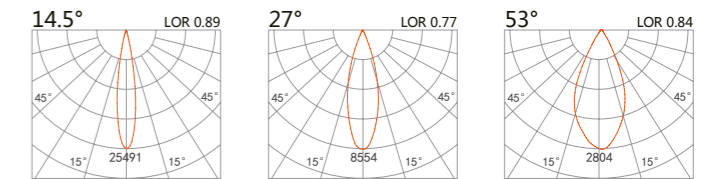

TRACK-SPOT LIGHT

ZETA Plastic driver box

227 138
LED Power **Colour Temp** **Luminous**
8.2W 2700/3000K 754lm
4000/5000K 754lm

227 139
LED Power **Colour Temp** **Luminous**
12.7W 2700/3000K 1425lm
4000/5000K 1526lm

227 140
LED Power **Colour Temp** **Luminous**
13W 2700/3000K 1023lm
4000/5000K 1101lm

227 141
LED Power **Colour Temp** **Luminous**
21.5W 2700/3000K 2410lm
4000/5000K 2410lm

227 142
LED Power **Colour Temp** **Luminous**
33W 2700/3000K 3769lm
4000/5000K 3769lm