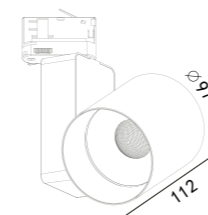

227 141
LED Power **Colour Temp** **Luminous**
21.5W 2700/3000K 2410lm
4000/5000K 2410lm