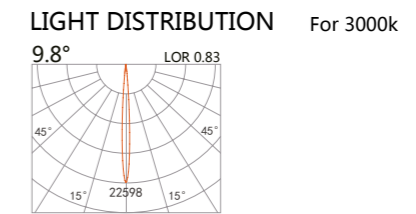

TRACK-SPOT LIGHT

ZETA Plastic driver box

227 138
LED Power **Colour Temp** **Luminous**
8.2W 2700/3000K 754lm
4000/5000K 754lm

227 139
LED Power **Colour Temp** **Luminous**
12.7W 2700/3000K 1425lm
4000/5000K 1526lm

227 140
LED Power **Colour Temp** **Luminous**
13W 2700/3000K 1023lm
4000/5000K 1101lm

227 141
LED Power **Colour Temp** **Luminous**
21.5W 2700/3000K 2410lm
4000/5000K 2410lm

227 142
LED Power **Colour Temp** **Luminous**
33W 2700/3000K 3769lm
4000/5000K 3769lm